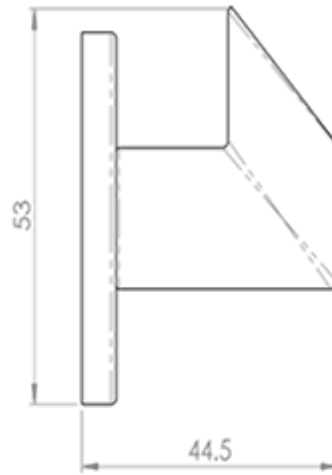

Stainless Steel Robe Hook

Product Images

Description

A petite angled face robe hook on a concealed fix rose. DeLeau LX, a contemporary modern range of stylish bathroom fittings in Grade 316 Stainless

Steel . Each component comes with fixing screws, wallplugs and concealed fixing plate. Deleau (from the French meaning water) is the architectural quality range of bathroom ancillary products. A luxurious style evoking elegance and finesse, making a wonderful addition to grace any bathroom. Suitable for domestic and commercial use.

Technical Details

LX03

This drawing is the property of Carlsle Brass Limited, all design rights reserved

Specification

Additional Information

SKU	LX03MB
Barcode	5031477114100
Brands	Carlisle Brass
Finishes	Matt Black
Technical	5
Line Drawings	LX03.PDF