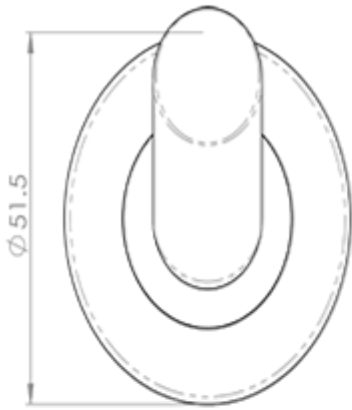

Stainless Steel Robe Hook

Product Images

Description

A petite angled face robe hook on a concealed fix rose. DeLeau LX, a contemporary modern range of stylish bathroom fittings in Grade 316 Stainless

Steel . Each component comes with fixing screws, wallplugs and concealed fixing plate. Deleau (from the French meaning water) is the architectural quality range of bathroom ancillary products. A luxurious style evoking elegance and finesse, making a wonderful addition to grace any bathroom. Suitable for domestic and commercial use.

Technical Details

LX03

This drawing is the property of Carlsle Brass Limited, all design rights reserved

Specification

Additional Information

SKU	LX03MB
Barcode	5031477114100
Brands	Carlisle Brass
Finishes	Matt Black
Technical	5
Line Drawings	LX03.PDF