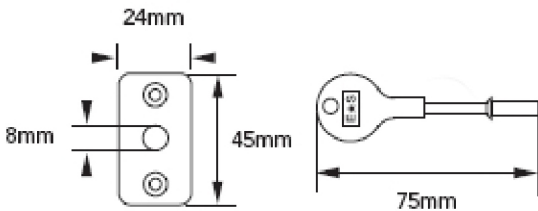

Easi - T Security Deadbolt Budget Key & Escutcheon (For Use With TLD 5030/5040/5050)

SDB5010SCP

Easi-T Security Deadbolt budget key & Escutcheon.
Suitable for use with out TLD deadbolts..