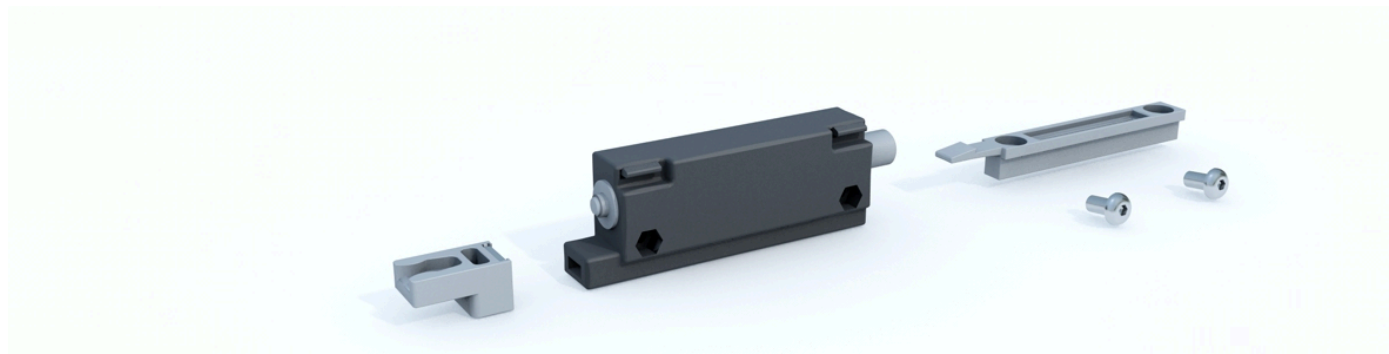

Pocket Touch Latch - Max 80kg Door

Push to close for up to 80 kg door weight