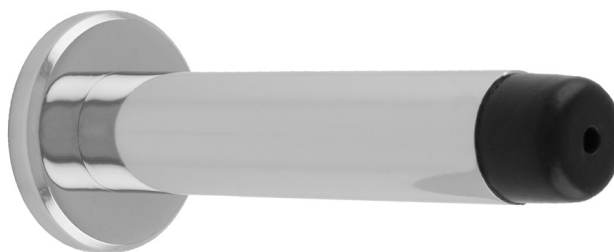

Projection Door Stop on Rose with Buffer Tip

SB23CP

A slimline and elegant rubber buffer tipped door stop on rose. The base rose unscrews allowing it to be mounted to the wall or skirting board. The main body is then screwed back on for a neat concealed fit. Fixing screw supplied.