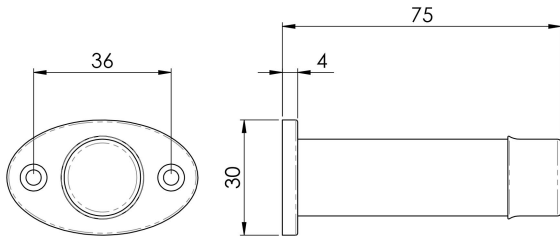

Projection Door Stop

LF5130 Range

Black Antique cylinder style door stop with buffer. Oval shape backplate with 2 fixing holes. Comes with a 10 year mechanical guarantee. Ludlow Black Antique is a traditional range of furniture with a powder coated Black finish.