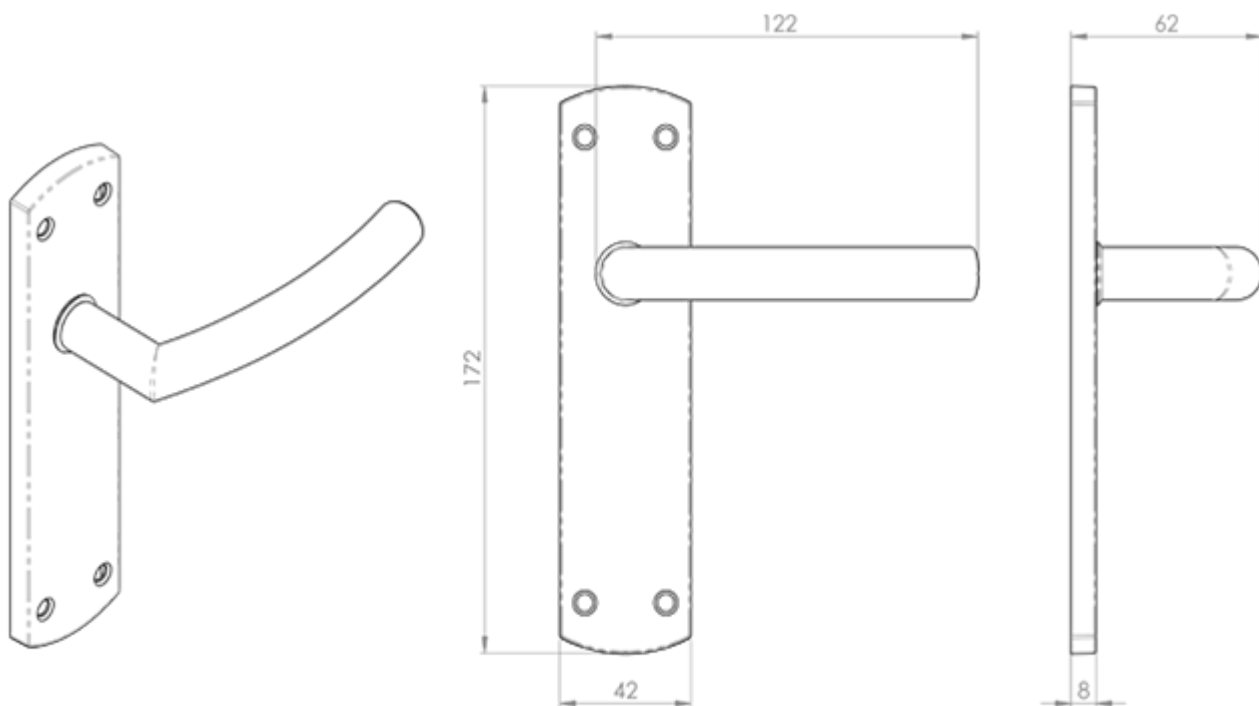

Grade 201. Certified to BS EN 1906 and fire door rated. Comes with a 10 year mechanical guarantee. Suitable for domestic and commercial use.

[Click here for care instructions](#)

Technical Details

CSLP1167B

This drawing is the property of Carisle Brass Limited, all design rights reserved