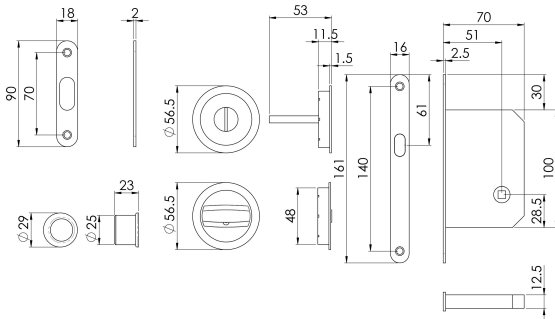

Sliding Door Set

ART55BMB

Sliding bathroom door set comprising of a turn and release, finger pull and a lock . The slim lock has a hook bolt which locates into a keep which is morticed into the frame. The thumb turn operates the lock mechanism. The flush fitting roses are sunk into the door and the coin release provides access in case of emergency.