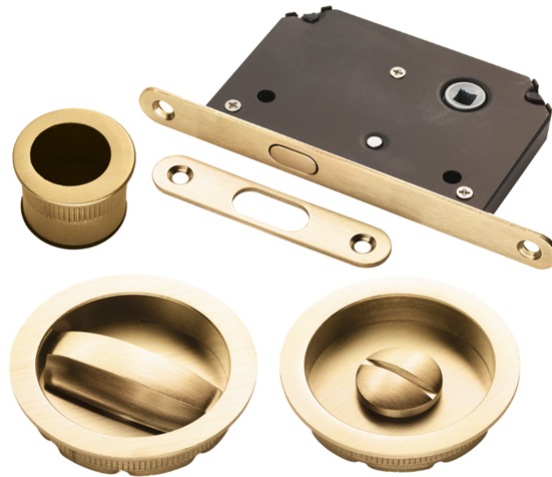

Sliding Door Set

ART55BSB

Sliding bathroom door set comprising of a turn and release, finger pull and a lock . The slim lock has a hook bolt which locates into a keep which is morticed into the frame. The thumb turn operates the lock mechanism. The flush fitting roses are sunk into the door and the coin release provides access in case of emergency.