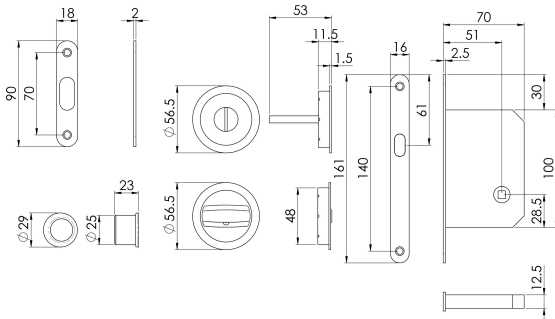

Sliding Door Set

ART55BSB

Sliding bathroom door set comprising of a turn and release, finger pull and a lock . The slim lock has a hook bolt which locates into a keep which is morticed into the frame. The thumb turn operates the lock mechanism. The flush fitting roses are sunk into the door and the coin release provides access in case of emergency.