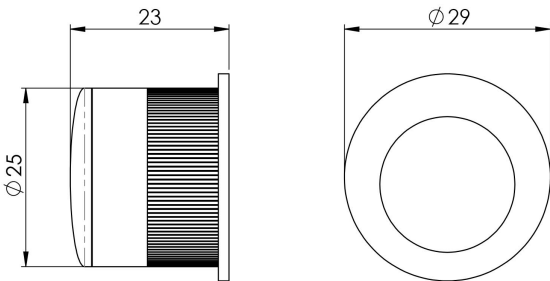

## Small Edge Flush Pull

ART56MB

29mm Dia. Finger flush pull for fitting to leading edge of door..