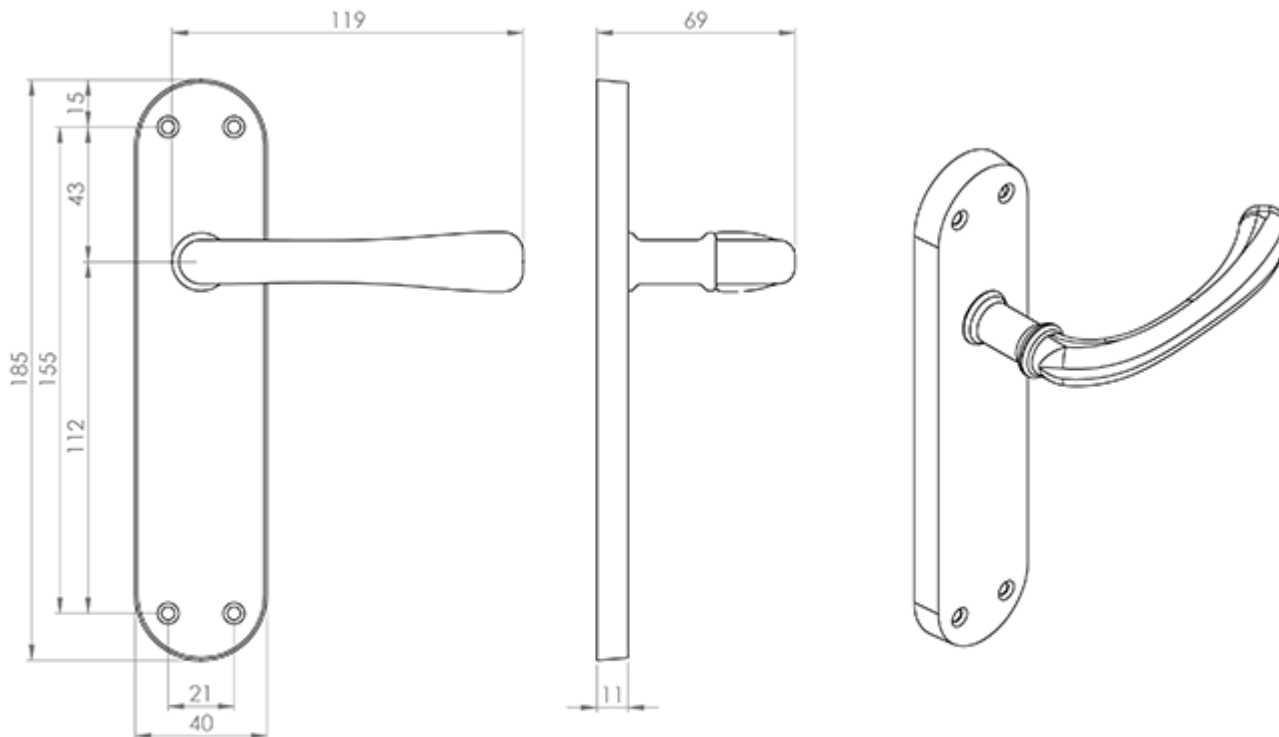

## Ibra Lever on Latch Backplate

### Description

---

Lever on a latch backplate. Plain, shaped backplate with rounded ends. A smooth rounded lever narrowing slightly in the middle for an easy and

comfortable grip. Comes with a 10 year mechanical guarantee and is Fire door rated. Suitable for domestic and commercial use.

### Technical Details

---

 **MANITAL**  
EL12

This drawing is the property of Carlsle Brass Limited, all design rights reserved

## Additional Information

---

Short Description	Lever on Latch Backplate
SKU	EL12MB
Barcode	5031477118832
Brands	Manital
Finishes	Matt Black
Options	Latch
Sizes	185mm x 42mm Backplate
Technical	4,26
Line Drawings	EL12.PDF
Unit of Sale	Pair