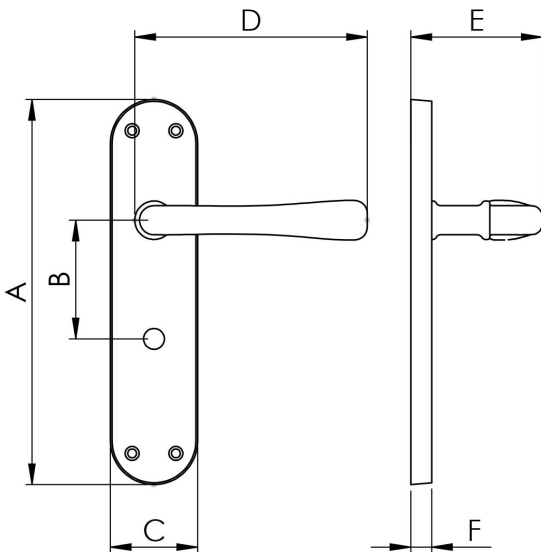

## Ibra Lever on Latch Backplate

EL12MB

Lever on a latch backplate. Plain, shaped backplate with rounded ends. A smooth rounded lever narrowing slightly in the middle for an easy and comfortable grip. Comes with a 10 year mechanical guarantee and is Fire door rated.