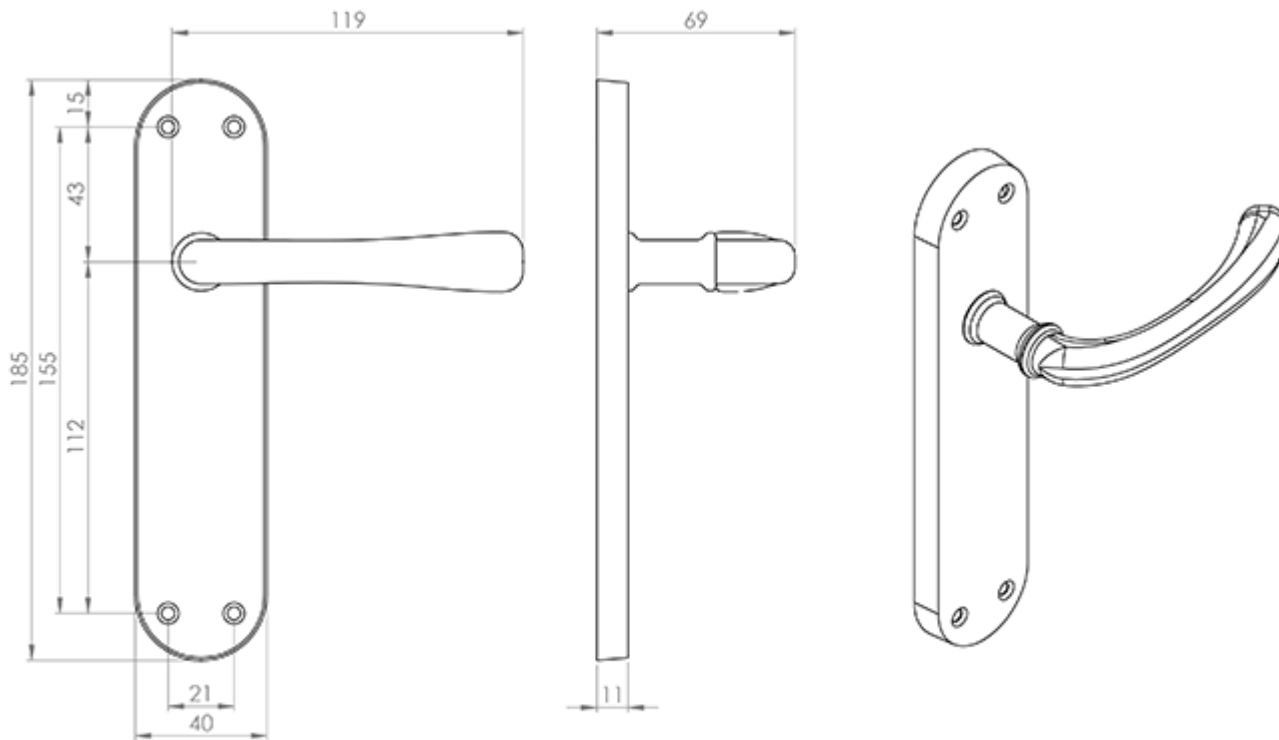

Ibra Lever on Latch Backplate

Product Images

Description

Lever on a latch backplate. Plain, shaped backplate with rounded ends. A smooth rounded lever narrowing slightly in the middle for an easy and

comfortable grip. Comes with a 10 year mechanical guarantee and is Fire door rated. Suitable for domestic and commercial use.

Technical Details

MANITAL

EL12

This drawing is the property of Carlsle Brass Limited, all design rights reserved

Specification

Additional Information

Short Description	Lever on Latch Backplate
SKU	EL12SB
Barcode	5031477119150
Brands	Manital
Finishes	Satin Brass
Options	Latch
Sizes	185mm x 42mm Backplate
Technical	4,26
Line Drawings	EL12.PDF
Unit of Sale	Pair