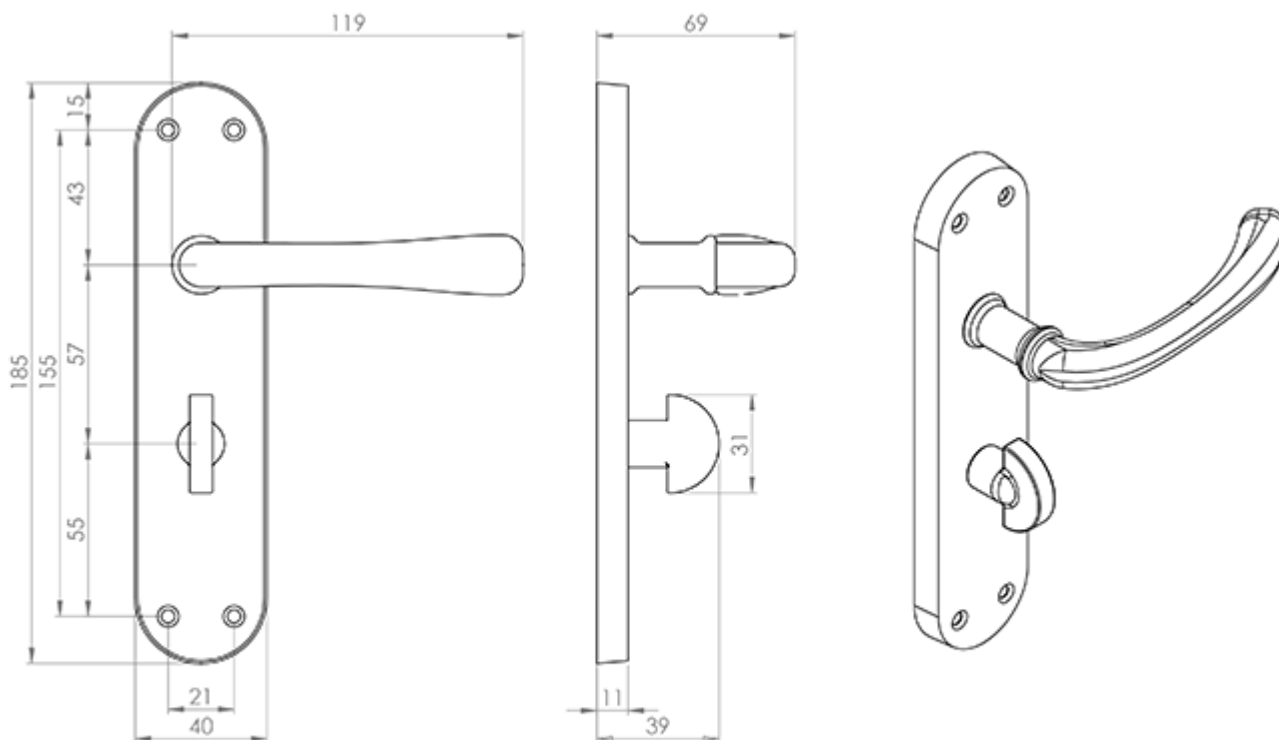

Ibra Lever on WC Backplate

Product Images

Description

Lever on a bathroom backplate. Plain, shaped backplate with rounded ends. A smooth rounded lever narrowing slightly in the middle for an easy and

comfortable grip. Comes with a 10 year mechanical guarantee and is Fire door rated. Suitable for domestic and commercial use.

Technical Details

MANITAL

EL13

This drawing is the property of Carlsle Brass Limited, all design rights reserved

Specification

Additional Information

Short Description	Lever on WC Bathroom Backplate
SKU	EL13MB
Barcode	5031477118856
Brands	Manital
Finishes	Matt Black
Options	Bathroom
Sizes	185mm x 42mm Backplate
Technical	4,26
Line Drawings	EL13.PDF
Unit of Sale	Pair