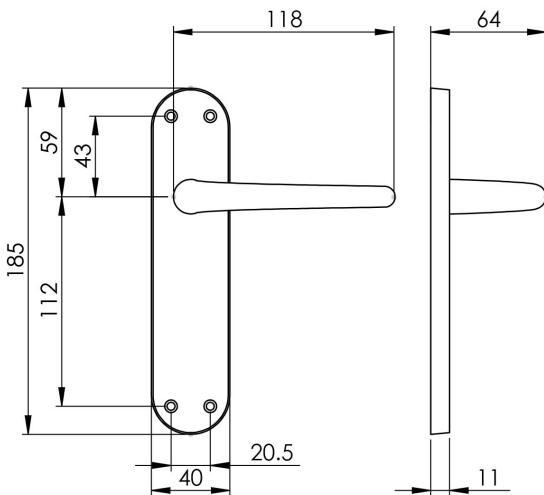

## Lilla Lever on Latch Backplate

EL32MB

Lever on latch backplate. Plain, shaped backplate with rounded ends. An elegant and slim round bar style lever tapering gracefully towards the end. An understated handle with finesse and sophistication reflected in its simplicity.