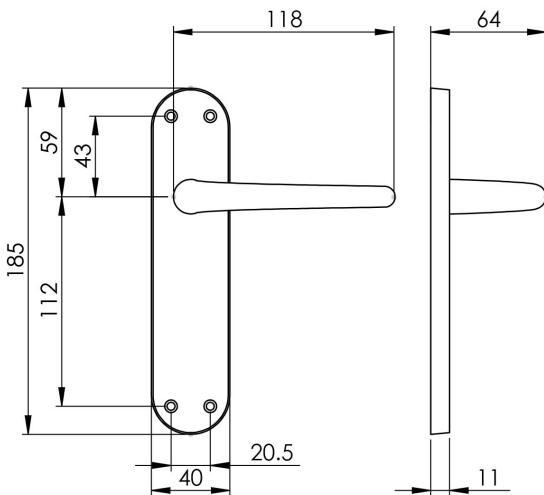

Lilla Lever on Latch Backplate

EL32SB

Lever on latch backplate. Plain, shaped backplate with rounded ends. An elegant and slim round bar style lever tapering gracefully towards the end. An understated handle with finesse and sophistication reflected in its simplicity.