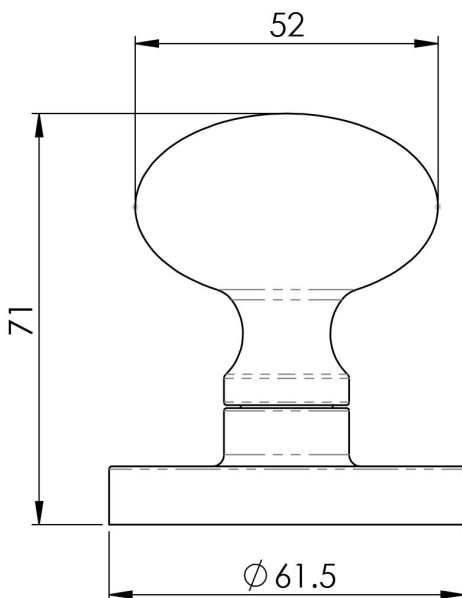

## Mushroom Mortice Knob

M35MB

Probably the most popular Victorian knobset in the UK. It has a strong chunky feel and sits comfortably in the hand due to its robustness. A quality classical design that compliments both modern and traditional environments. Comes with a 10 year mechanical guarantee.