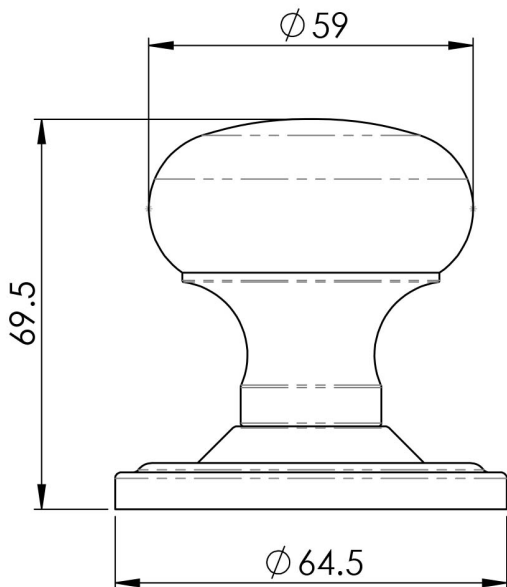

## Concealed Fix Mushroom Mortice Knob

M35CMB

The smooth larger than average mushroom shaped knob is substantial and easy to grip. Sturdy and durable making it suitable for demanding environments. The knob is mounted on concealed fix rose thus no fixings are visible. Comes with a 10 year mechanical guarantee.