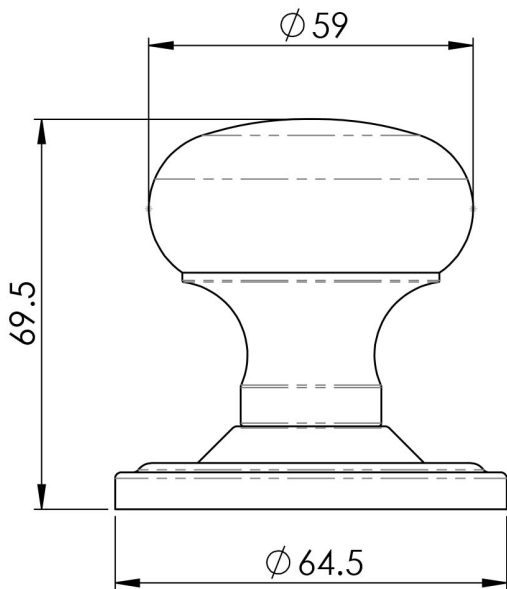

## Concealed Fix Mushroom Mortice Knob

M35CSB

The smooth larger than average mushroom shaped knob is substantial and easy to grip. Sturdy and durable making it suitable for demanding environments. The knob is mounted on concealed fix rose thus no fixings are visible. Comes with a 10 year mechanical guarantee.