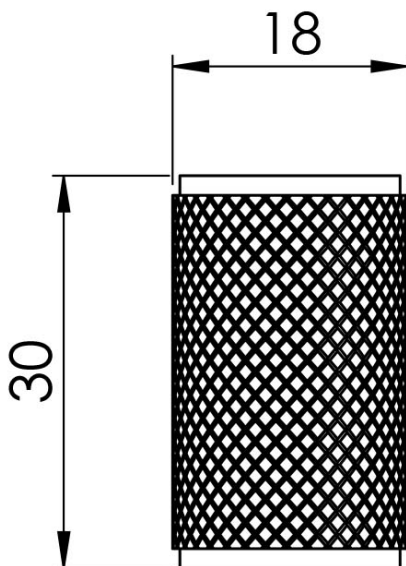

Knurled Knob

FTD702MB

Part of our knurled cabinet collection, overall depth of 30mm and 18mm diameter, these knurled knobs are available in 5 big trend finishes, manufactured from solid brass, each piece is precision engineered to add texture to an iconic industrial design. Works perfectly with various interior design styles including industrial, modern, transitional, and contemporary. Matching cupboard pull handle and T Bar cupboard knob available.