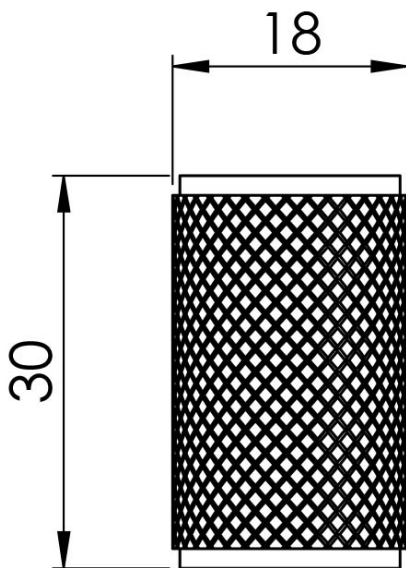

Knurled Knob

FTD702SB

Part of our knurled cabinet collection, overall depth of 30mm and 18mm diameter, these knurled knobs are available in 5 big trend finishes, manufactured from solid brass, each piece is precision engineered to add texture to an iconic industrial design. Works perfectly with various interior design styles including industrial, modern, transitional, and contemporary. Matching cupboard pull handle and T Bar cupboard knob available.