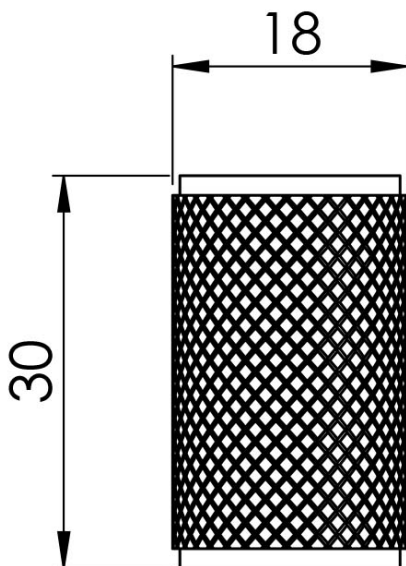

## Knurled Knob

FTD702

Part of our knurled cabinet collection, overall depth of 30mm and 18mm diameter, these knurled knobs are available in 5 big trend finishes, manufactured from solid brass, each piece is precision engineered to add texture to an iconic industrial design. Works perfectly with various interior design styles including industrial, modern, transitional, and contemporary. Matching cupboard pull handle and T Bar cupboard knob available.