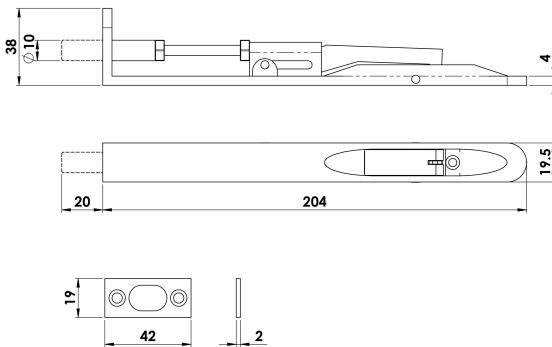

## Flush Bolt Radius

**FBT1008AB/R**

Lever Action Flush Bolt with a Radius end. Can be recessed flush to the face of the door or into the door edge. The operating lever fits snugly into its ergonomic housing recess allowing ease of use. Part of the Steelworx Stainless steel range offering a flawless finish.