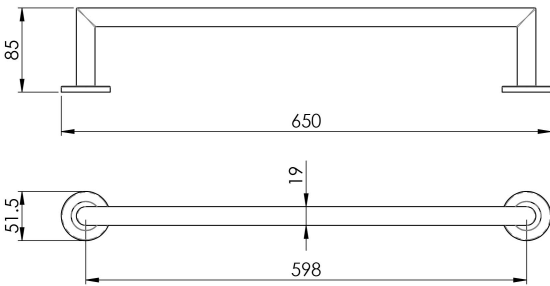

Stainless Steel Single Towel Rail

LX22MB

A single round bar mitred towel rail secured onto two concealed fix roses. Available in three sizes. DeLeau LX, a contemporary modern range of stylish bathroom fittings in Grade 316 Stainless Steel. Each component comes with fixing screws, wallplugs and concealed fixing plate.