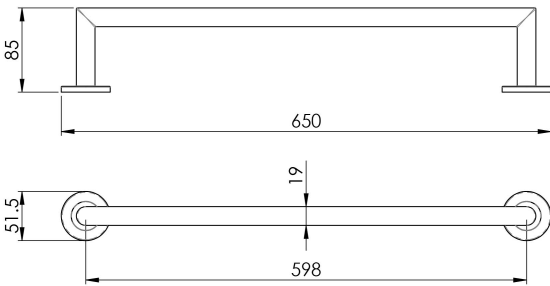

Stainless Steel Single Towel Rail

LX22SPVD

A single round bar mitred towel rail secured onto two concealed fix roses. Available in three sizes. DeLeau LX, a contemporary modern range of stylish bathroom fittings in Grade 316 Stainless Steel . Each component comes with fixing screws, wallplugs and concealed fixing plate.