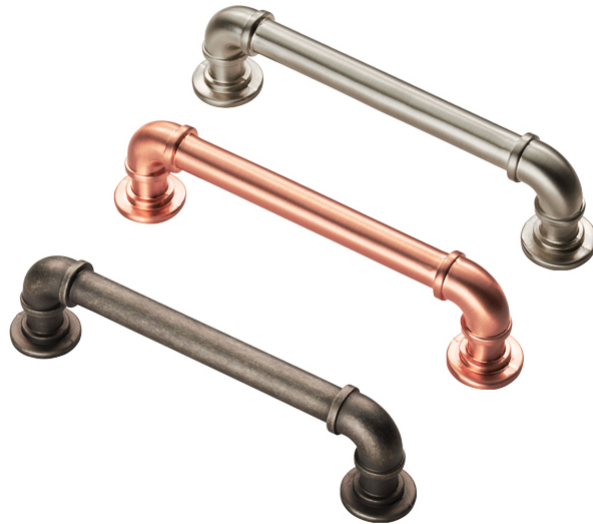

Pipe Handle

FTD402

A pipe design pull handle, versatility affords itself to a multitude of applications in the home or office. Available in different finishes.