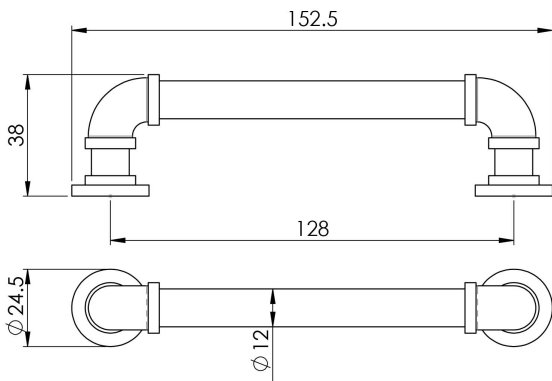

Pipe Handle

FTD402

A pipe design pull handle, versatility affords itself to a multitude of applications in the home or office. Available in different finishes.