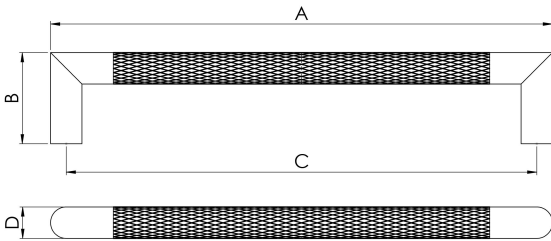

Mitred Knurled Pull Handle Range

SWP1169 Range

Part of our knurled handle collection, these pull handles are available in 3 big trend finishes and 2 different sizes. Works perfectly with various interior design styles including industrial, modern, transitional, and contemporary. Suitable for domestic and commercial use.