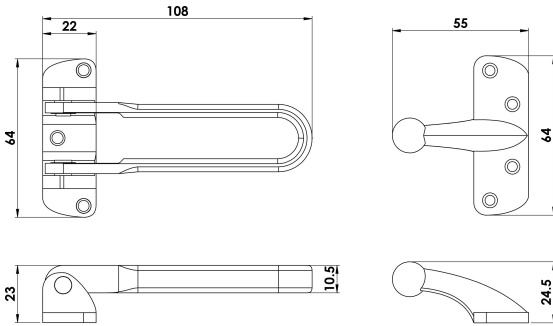

Door Guard

SDG4001 Range

This door guard is a stronger alternative to the standard door chain and prevents a door from opening fully for added security. This easy to install guard allows the door to open to approximately 30-50mm for viewing (depending on fixing position) if without a door viewer. Supplied with fixings in matching finish.