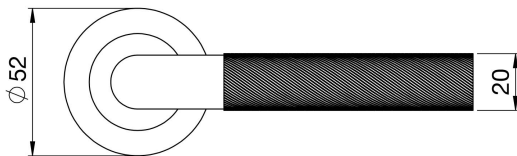

Steelworx Crown Knurled Lever

SWL1169 Range

Lever on concealed fix threaded rose. A diamond pattern knurled round bar. Part of the Steelworx range in grade 304 Stainless Steel. Comes with a 10 year mechanical guarantee.