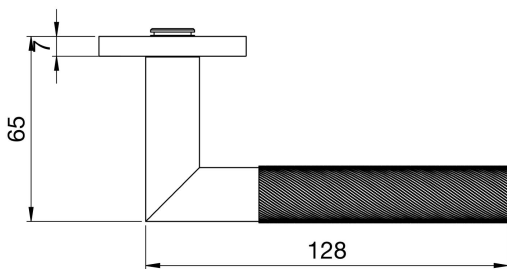

Steelworx Crown Knurled Lever

SWL1169 Range

Lever on concealed fix threaded rose. A diamond pattern knurled round bar. Part of the Steelworx range in grade 304 Stainless Steel. Comes with a 10 year mechanical guarantee.