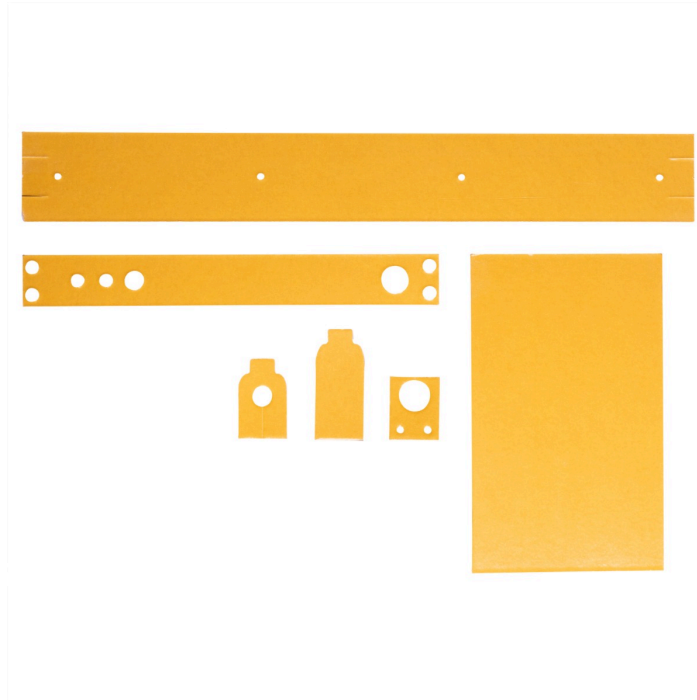

## Intumescent Kit for Door Closer

Suits DCC2024CF

For FD60 Timber Doors