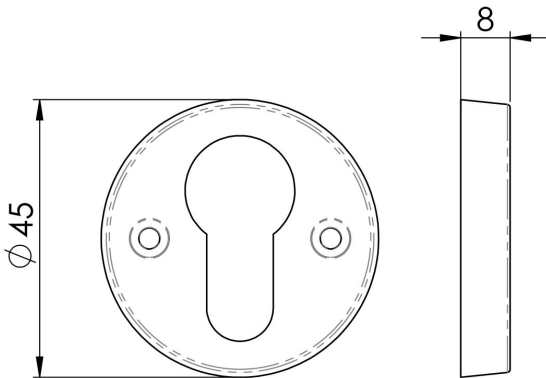

Euro Profile Escutcheon

AA145 Range

Open plain, face fix Euro lock profile escutcheon on a robust 8mm deep base. Available in different finishes.