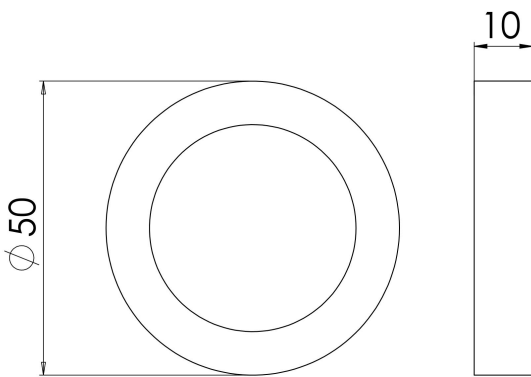

Blank Escutcheon

AA0 Range

A blank escutcheon on concealed fix rose. A modernistic concealed fix escutcheon with a threaded screw on outer rose. The inner rose has numerous fixing points accommodating bolt through fixings as well as conventional screws. Matches AA1, AA2, AA3 escutcheons and levers on concealed fix screw on roses.