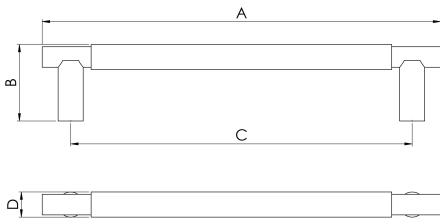

Varese Pull Handle

EUP050/300MBRZ

Part of our knurled handle collection, these pull handles are available in 5 big trend finishes, manufactured from solid brass, and each piece is precision engineered to add texture to an iconic industrial design. Works perfectly with various interior designs including industrial, modern, transitional, and contemporary. Comes with a 25-year mechanical guarantee..