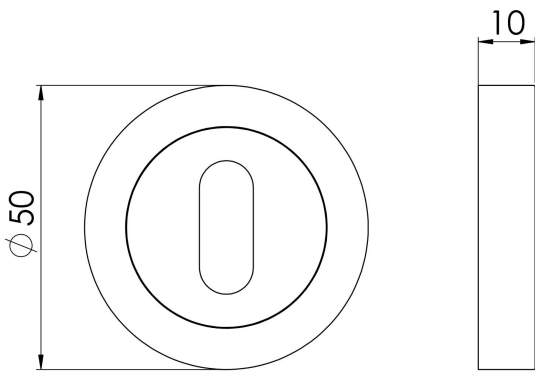

## Standard Profile Escutcheon Range

### AA3 Range

A modernistic concealed fix standard keyhole profile escutcheon with a threaded screw on outer rose. The inner rose has numerous fixing points accommodating bolt through fixings as well as conventional screws. This 50mm x 10mm thick escutcheon provides an excellent accompaniment to substantial levers on rose.