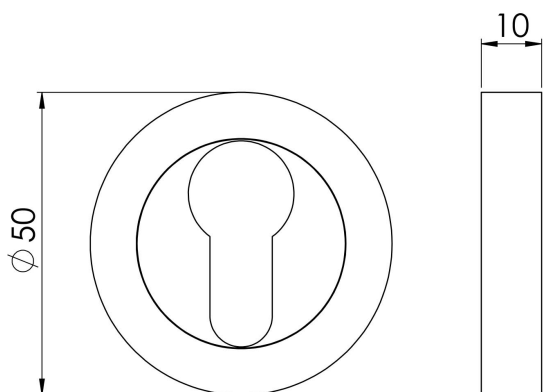

Euro Escutcheons

EUL001 Range

Euro profile escutcheon on a concealed fix screw on rose.
Designed to match the new finishes collection range of
designer handles on round roses.