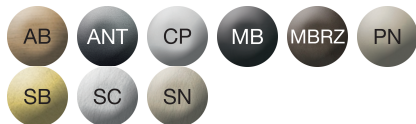

Euro Escutcheons

EUL001 Range

Euro profile escutcheon on a concealed fix screw on rose.
Designed to match the new finishes collection range of
designer handles on round roses.