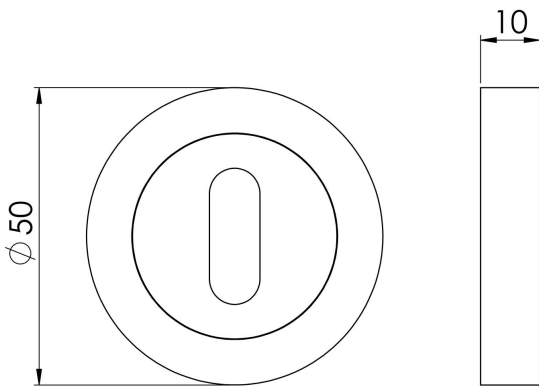

Lock Escutcheons

EUL002 Range

Lock profile escutcheon on a concealed fix screw on rose.
Designed to match the new finishes collection range of
designer handles on round roses.