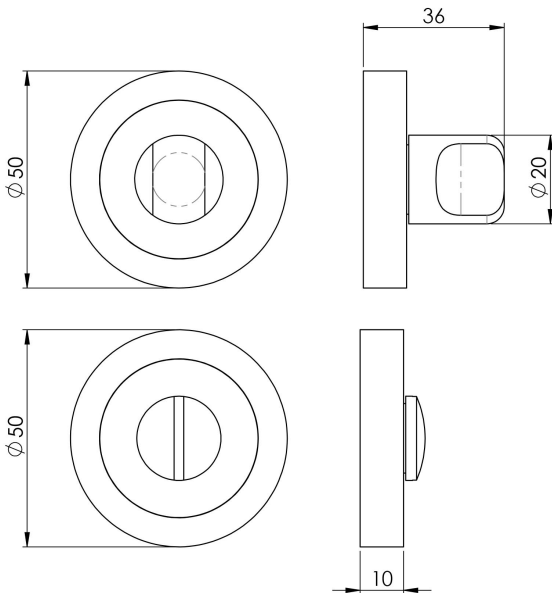

Turn and Release Range

EUL004 Range

Thumbturn and release on a screw on rose, concealed fix.
Designed to match the new finishes collection range of
designer handles on round roses.