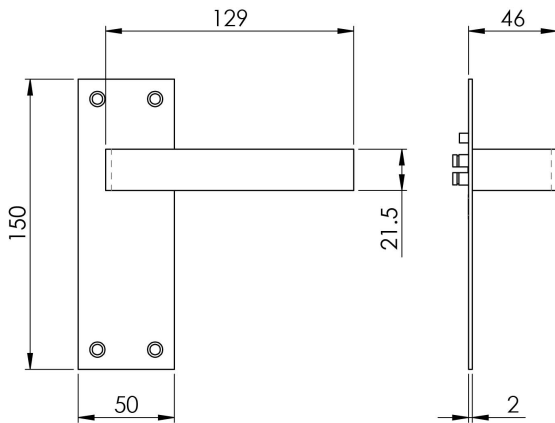

## Sasso Lever on Backplate Range

### Sasso Lever on Backplate Range

A plain straight square lever on slim lock backplate, standard profile 57mm c/c. Easy to grasp and operate comfortably. Its minimalistic lines will look good in any environment. Comes with a 25 year mechanical guarantee.