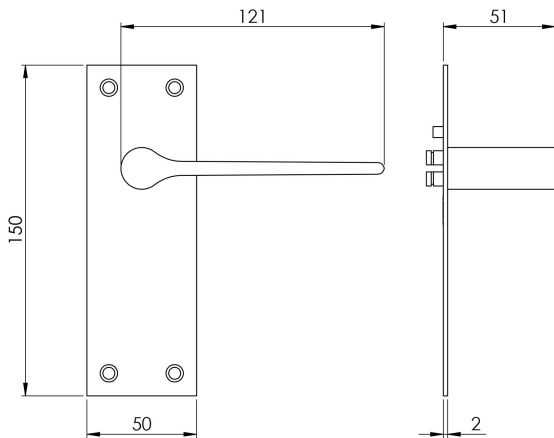

Velino Lever on Backplate Range

Velino Lever on Backplate Range

A rounded straight lever on slim backplate simple but elegant, ideal for creating a minimalistic effect. Ergonomic and comfortable to use, ideal for heavy use in the office or school. Comes with a 25 year mechanical guarantee and is suitable for domestic and commercial use.

Suitable only for doors with a minimum depth of 44mm.