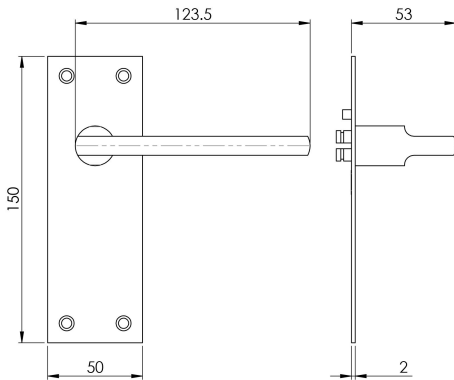

Trentino Lever on Backplate Range

Trentino Lever on Backplate Range

A straight lever on slim backplate simple but elegant, ideal for creating a minimalistic effect. Ergonomic and comfortable to use, ideal for heavy use in the office or school. Comes with a 25 year mechanical guarantee and is suitable for domestic and commercial use.

Suitable only for doors with a minimum depth of 44mm.