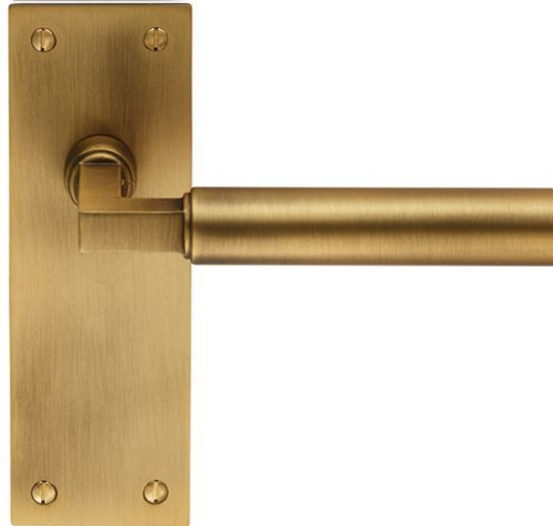

Amiata Lever on Backplate Range

Amiata Lever on Backplate Range

A stylish round bar lever on slim backplate reflecting the attention to detail in this range. Comes with a 25 year mechanical guarantee and is suitable for domestic and commercial use.

Suitable only for doors with a minimum depth of 44mm.