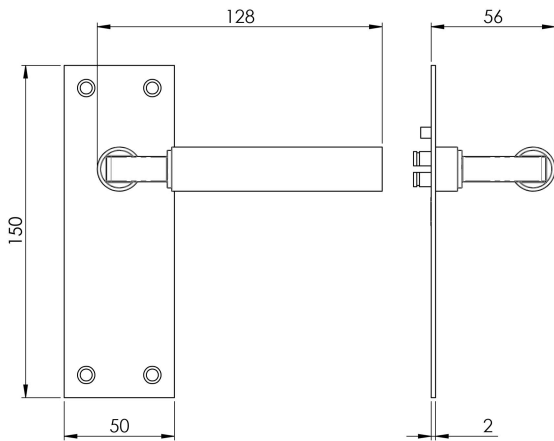

Amiata Lever on Backplate Range

Amiata Lever on Backplate Range

A stylish round bar lever on slim backplate reflecting the attention to detail in this range. Comes with a 25 year mechanical guarantee and is suitable for domestic and commercial use.

Suitable only for doors with a minimum depth of 44mm.