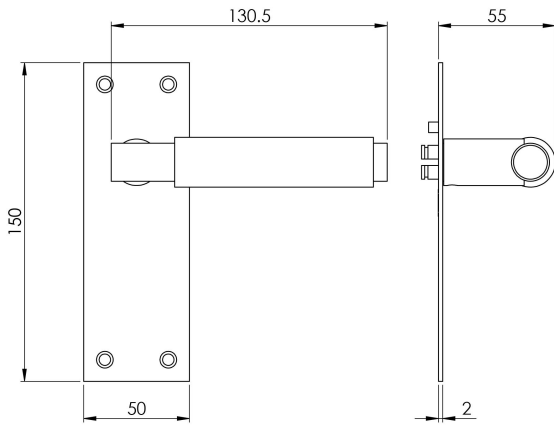

## Varese Lever on Backplate Range

### Varese Lever on Backplate Range

A stylish knurled for grip round bar lever on slim backplate. Comes with a 25 year mechanical guarantee and is suitable for domestic and commercial use.

Suitable only for doors with a minimum depth of 44mm.