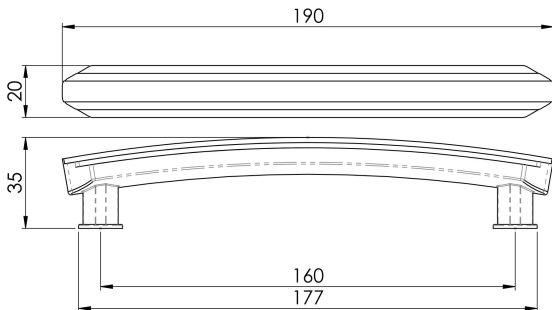

## Art Deco Handle

ADR502CMB

160mm Art Deco Handle. The Art Deco range of handles and accessories are simply breathtaking in their sophistication and simply ooze elegance, charm and style. Art Deco never goes out of fashion and they will look absolutely stunning in either traditional or contemporary settings. The initiative from the outset was to achieve quality and excellence in design and the attention to detail reflects this high standard has certainly been realised throughout from conception to the finished product.