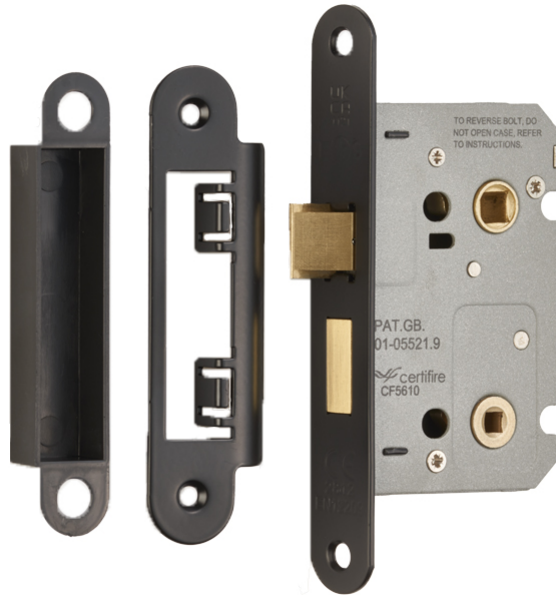

## Easi-T Residential Bathroom Lock 65mm

BAE5025MB/R

Contract Bathroom Lock with a wide range of options offering an excellent degree of choice. Square or Radius Forends, 65mm or 78mm sizes and 5 finishes. The Latch bolt has the Easi-T reverse function to save undoing the case so it can be reversed in seconds. Certified to BS EN 12209.