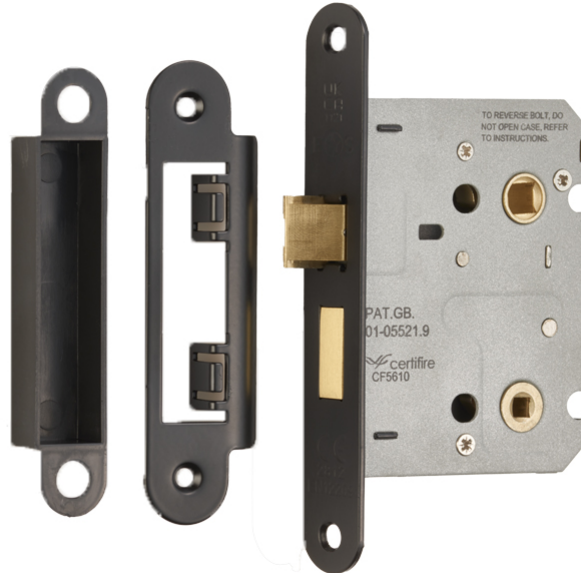

Easi-T Residential Bathroom Lock 78mm

BAE5030MB/R

Contract Bathroom Lock with a wide range of options offering an excellent degree of choice. Square or Radius Forends, 65mm or 78mm sizes and 5 finishes. The Latch bolt has the Easi-T reverse function to save undoing the case so it can be reversed in seconds. Certified to BS EN 12209.