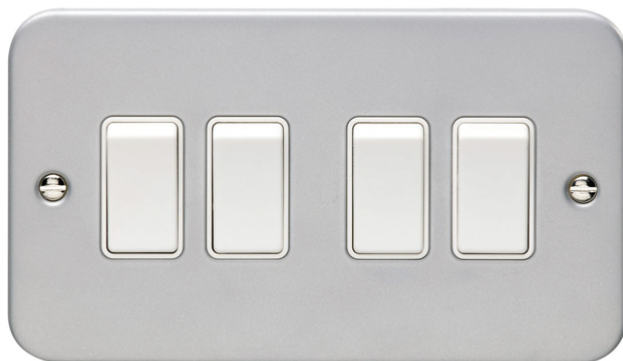

4 Gang Switch

4 Gang 10Amp 2Way Switch Metal Clad.