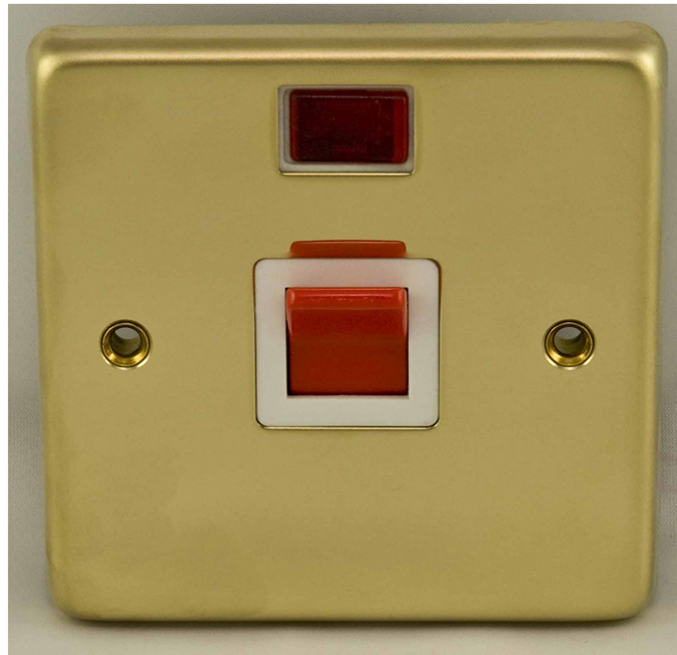

45Amp Switch with Neon Indicator

PB45ASWNSW

45Amp DP Cooker Switch With Neon Single Round Edge
Polished Brass Plate Red Rocker White Trim.