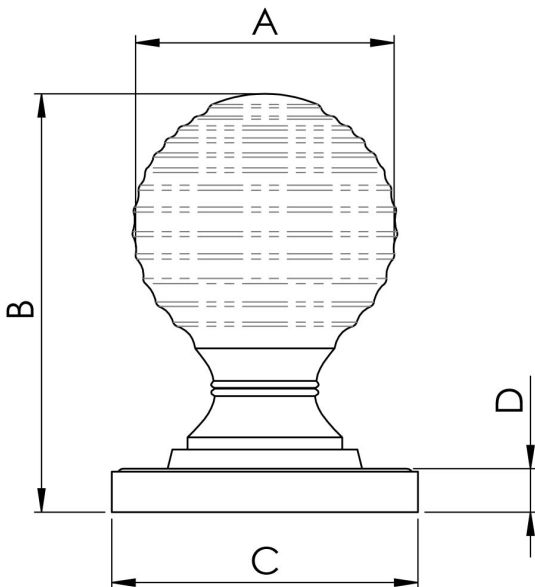

Queen Anne Knob 23mm

M1003MB

A round metal reeded ball knob on a matching ringed round rose and stem. A traditional style which will also compliment modernistic settings. Very easy to grasp and provides a comfortable feel and good torque when opening doors and drawers. Available in different finishes and sizes.