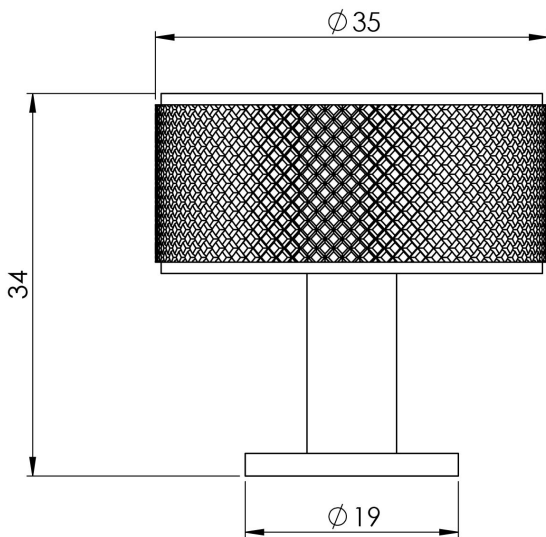

Knurled Radio Knob

FTD703MB

Part of our knurled cabinet collection, manufactured from solid brass, each piece is precision engineered to add texture to an iconic industrial design. Works perfectly with various interior design styles including industrial, modern, transitional, and contemporary. Matching cupboard pull handle, knob and T-bar knob available..