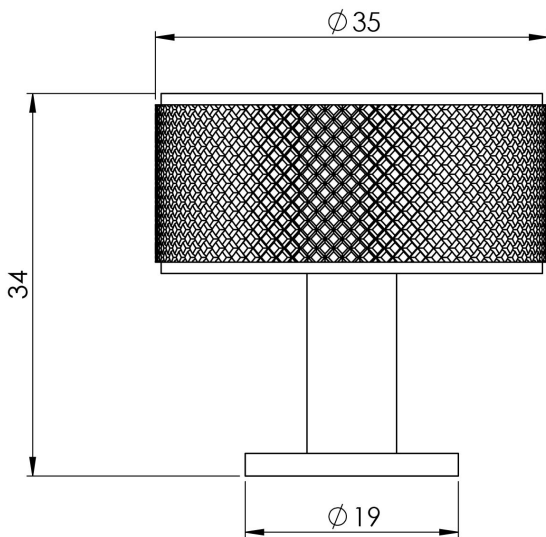

Knurled Radio Knob

FTD703SB

Part of our knurled cabinet collection, manufactured from solid brass, each piece is precision engineered to add texture to an iconic industrial design. Works perfectly with various interior design styles including industrial, modern, transitional, and contemporary. Matching cupboard pull handle, knob and T-bar knob available..