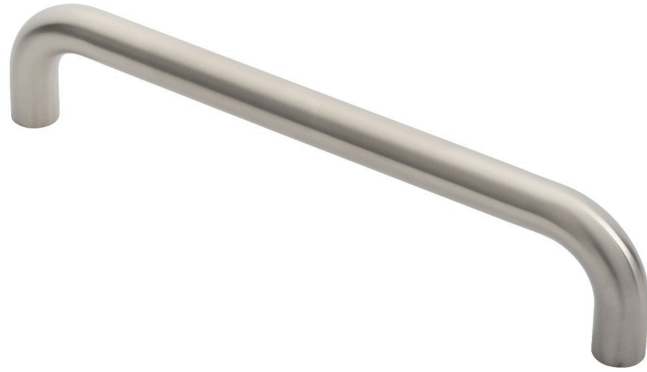

22MM D PULL HANDLE GRADE 316

PFD Range

D Pull Handle. A robust 22mm Dia.. round bar.