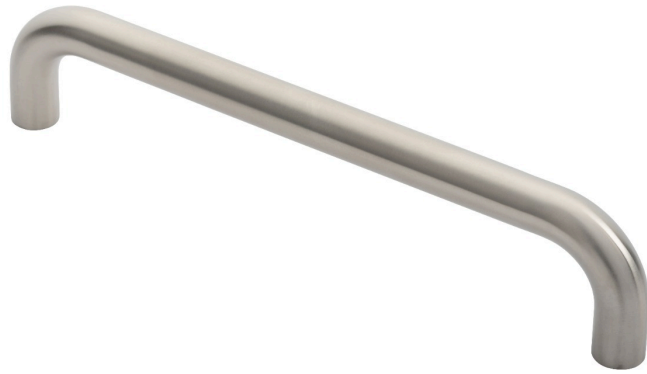

## 25MM D PULL HANDLE GRADE 316

PBD Range

D Pull Handle. A robust 25mm Dia.. round bar.